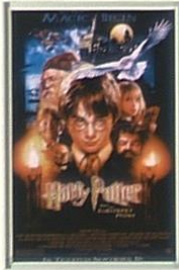

"You're a wizard, Harry!"
-Hagrid

"Everything's going to change now, isn't it?"
-Flitwick

DANIEL RADCLIFFE "HARRY POTTER"
EMMA WATSON "HERMIONE GRANGER"
RUPERT GRINT "RON WEASLEY"

"The longer we stay here, the stronger he grows."
-Harry Potter

"Only I can live... forever."
-Lord Voldemort